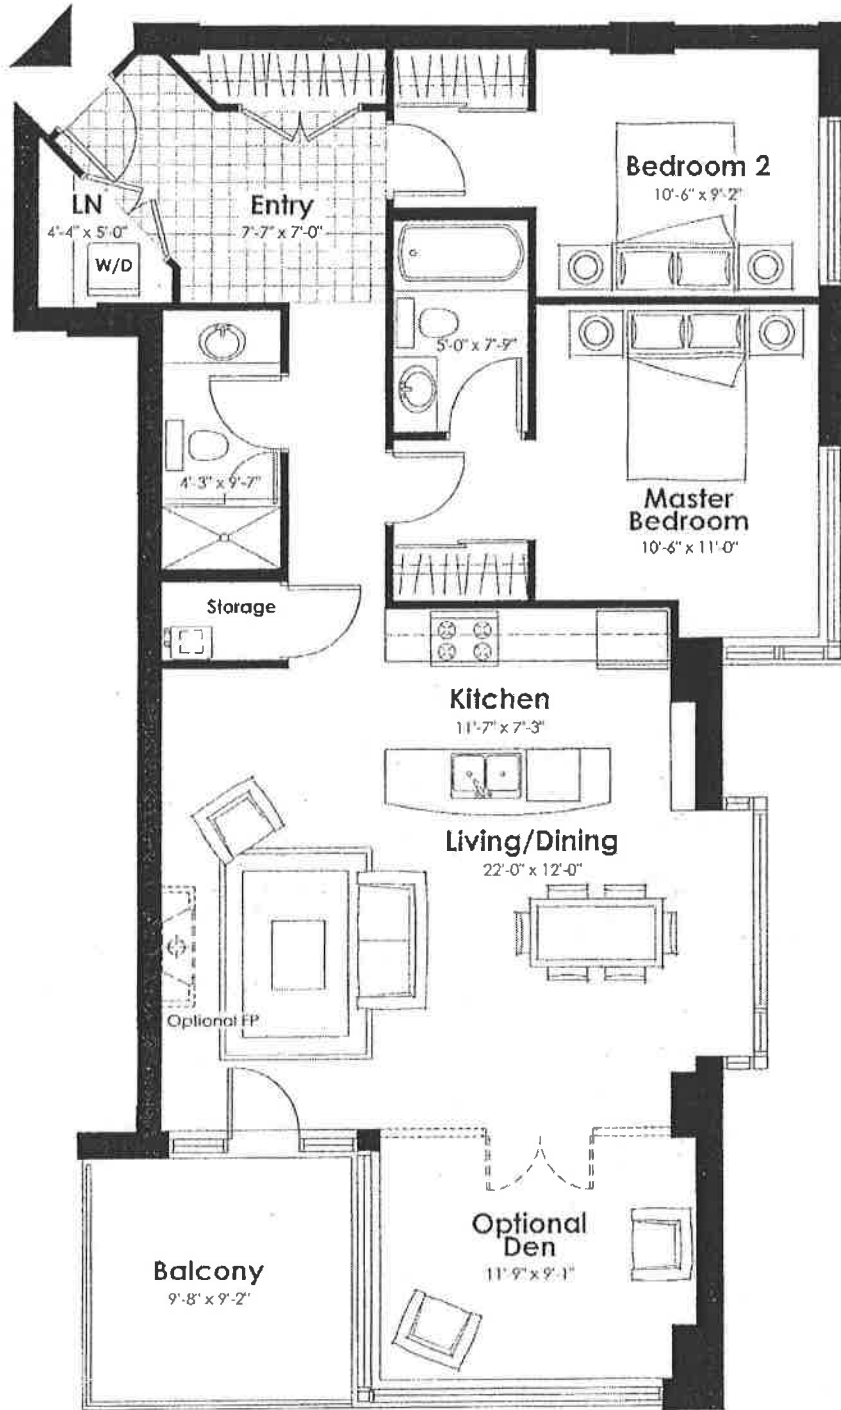

2 Bedrooms + Den + Balcony 1192 sq.ft. + 82 sq. ft. Balcony. Total Living Area = 1274 sq. ft.

Super Chief

key plan
4th to 8th floor

Dimensions noted on plans may vary from final built product.