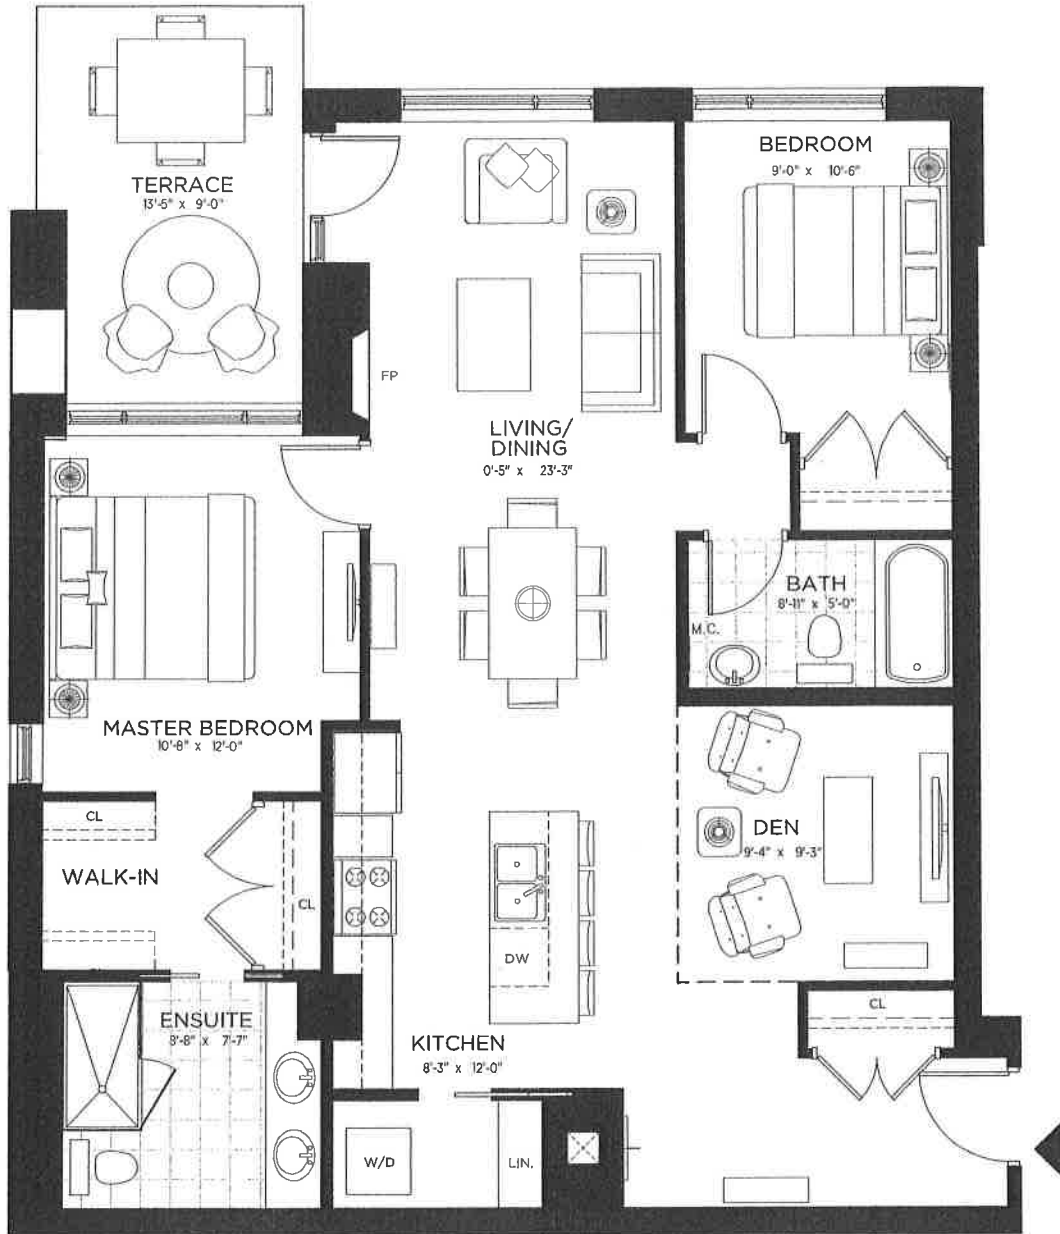

TWO THE PARKWAY

BEAVERBROOK

The Wavertree

2 BEDROOM + DEN

Living Space: 1276 Sq. Ft.

Interior: 1155 Sq. Ft.

LEVEL 2-6