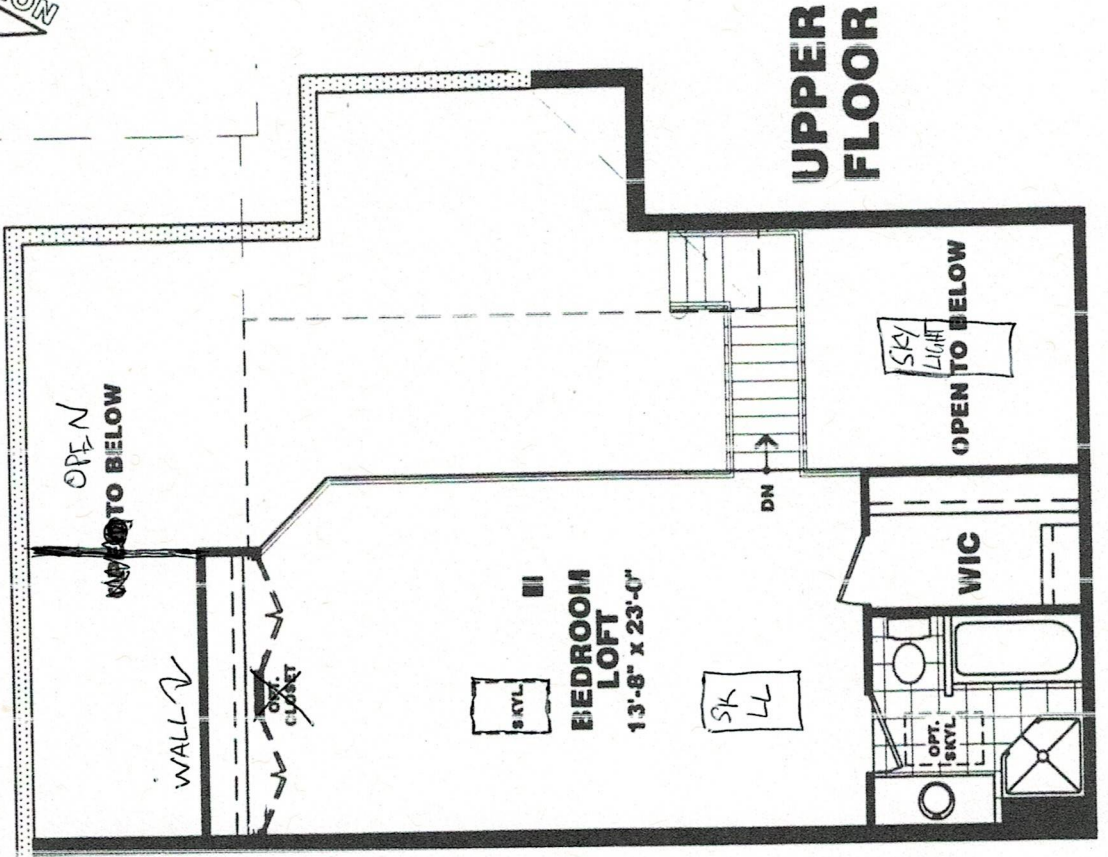

# 400 MCLEOD

**UNIT  
302**

**1535 SQUARE FEET**

ACTUAL USABLE SPACE MAY VARY SLIGHTLY FROM STATED FLOOR AREA. ALL DIMENSIONS ARE APPROXIMATE. E. & O.E.