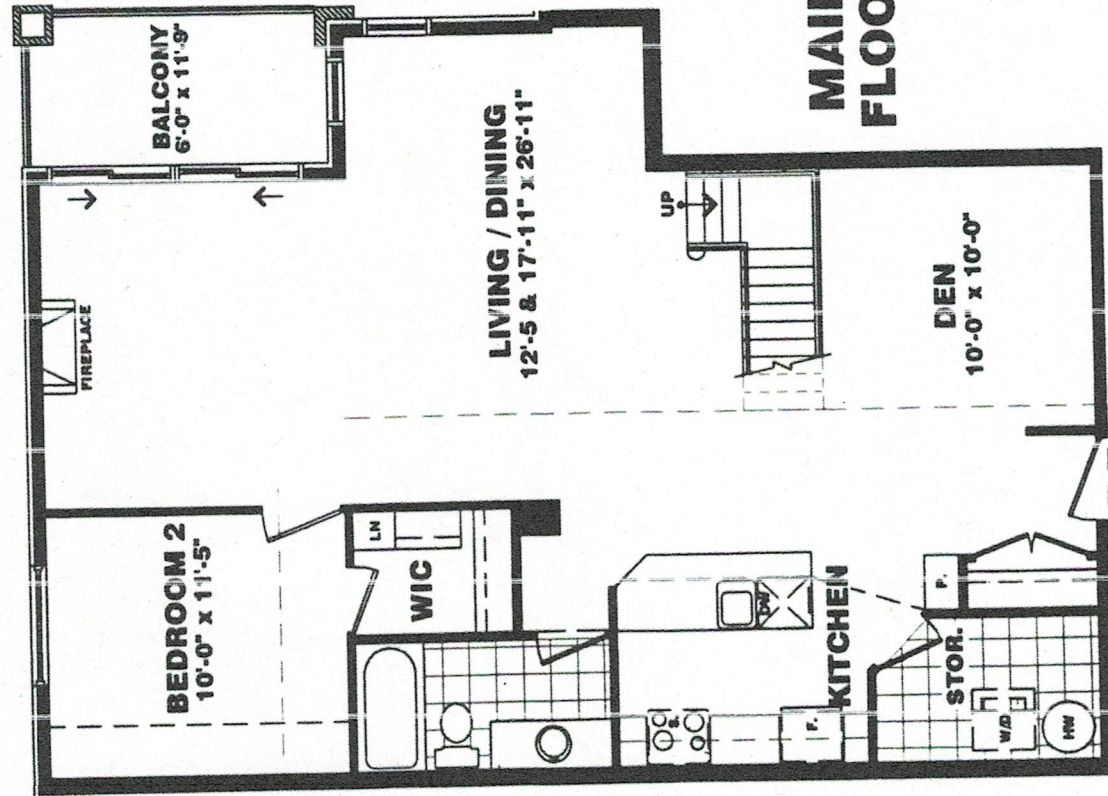

# 400 MCLEOD

**UNIT  
302**

**1535 SQUARE FEET**

ACTUAL USABLE SPACE MAY VARY SLIGHTLY FROM STATED FLOOR AREA. ALL DIMENSIONS ARE APPROXIMATE. E. & O.E.